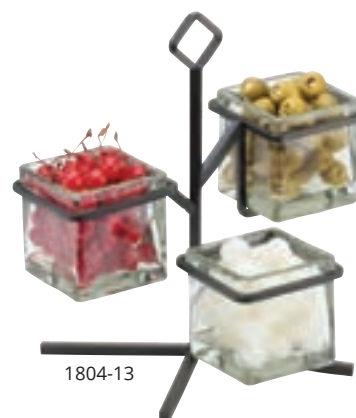

ITEM	DESCRIPTION	LIST PRICE
1806-5	13½Wx5½Dx7H	\$92.20 ea
1806-7	13½Wx5½Dx9H	92.20 ea

1803-4-49

1803-4-13

Iron 3 Step Glass Jar Display

Glass Jars Included.

Black (13), Chrome (49).

ITEM	DESCRIPTION	LIST PRICE
1803-4-13	4Wx12Dx10½H	\$102.50 ea
1803-4-49	4Wx12Dx10½H	102.50 ea

1804-13

Iron 3 Tier Glass Jar Display

Glass Jars Included.

ITEM	DESCRIPTION	LIST PRICE
1804-13	12½Wx11Dx13H	\$91.20 ea