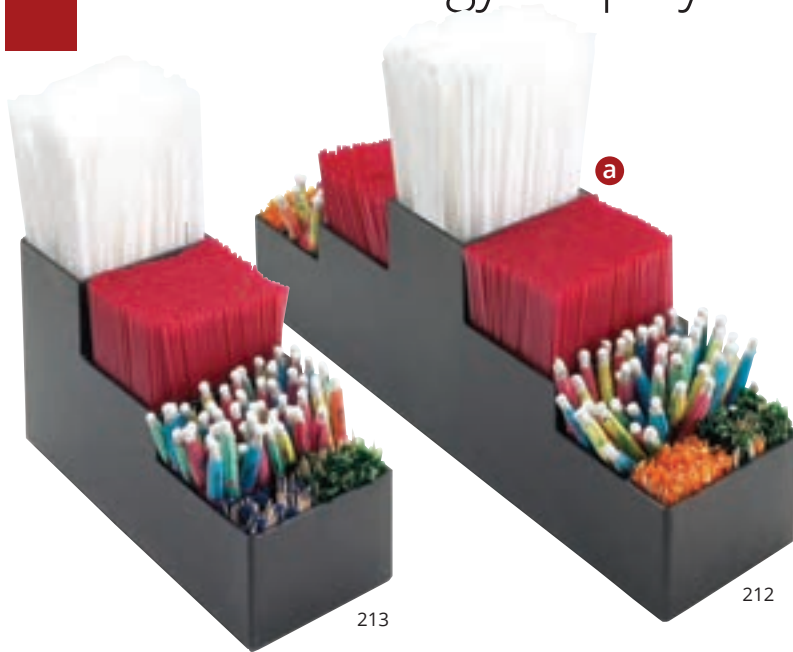

Bar & Mixology Displays