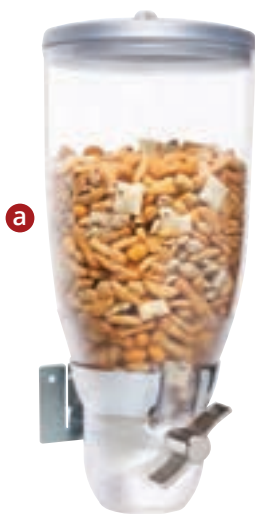

## Frost Lit Step Bottle Display

Includes LED Light with Multiple Colors and Sequences to Synchronize with Music!

ITEM	DESCRIPTION	LIST PRICE
LQ31	30Wx18Dx18H	\$1,097.00 ea

**a** Single Wall Mount Dispenser *New*

3.5 Liter Capacity.  
Mounting Hardware Not Included.

ITEM	DESCRIPTION	LIST PRICE
3512-1-39	6Wx6Dx12¼H	\$130.00 ea

**b** Double Cylinder Dispenser *New*

5 Liter Capacity Per Cylinder.

ITEM	DESCRIPTION	LIST PRICE
3516-2-13	12¾Wx11Dx25¾H	\$590.00 ea

**c** Silver Double Cylinder Dispenser *New*

3.5 Liter Capacity Per Cylinder.

ITEM	DESCRIPTION	LIST PRICE
3510-2-39	12¼Wx6Dx17¾H	\$262.00 ea

**d** Stainless Dry Food Dispenser *New*

3.5 Liter Capacity Per Cylinder.